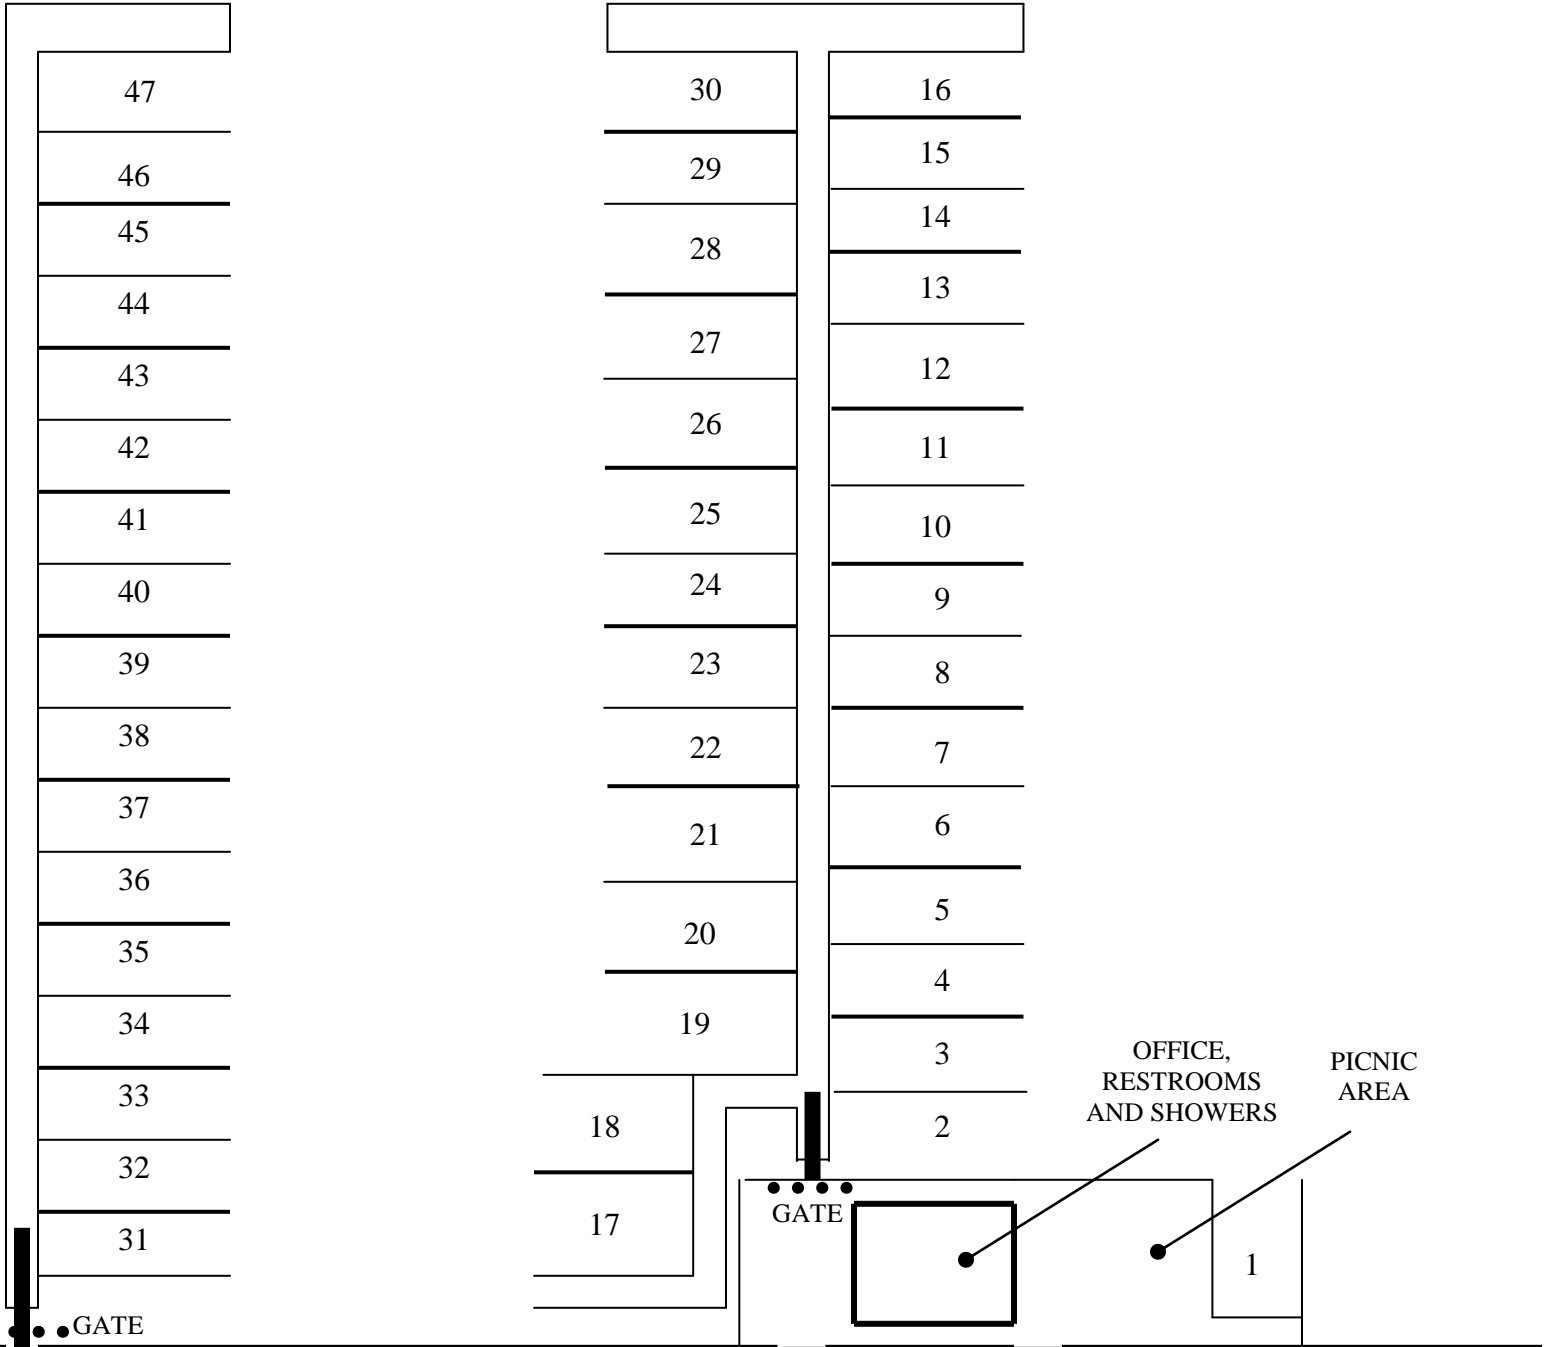

← TO INLET

NEW JERSEY INTERCOSTAL WATERWAY

FLOATING PIER SOUTH  
(Nos. 30-47)

FLOATING PIER NORTH  
(Nos. 1-30)

SIDEWALK

PUBLIC

PARKING

**AMHERST AVENUE**  
MARGATE, NEW JERSEY