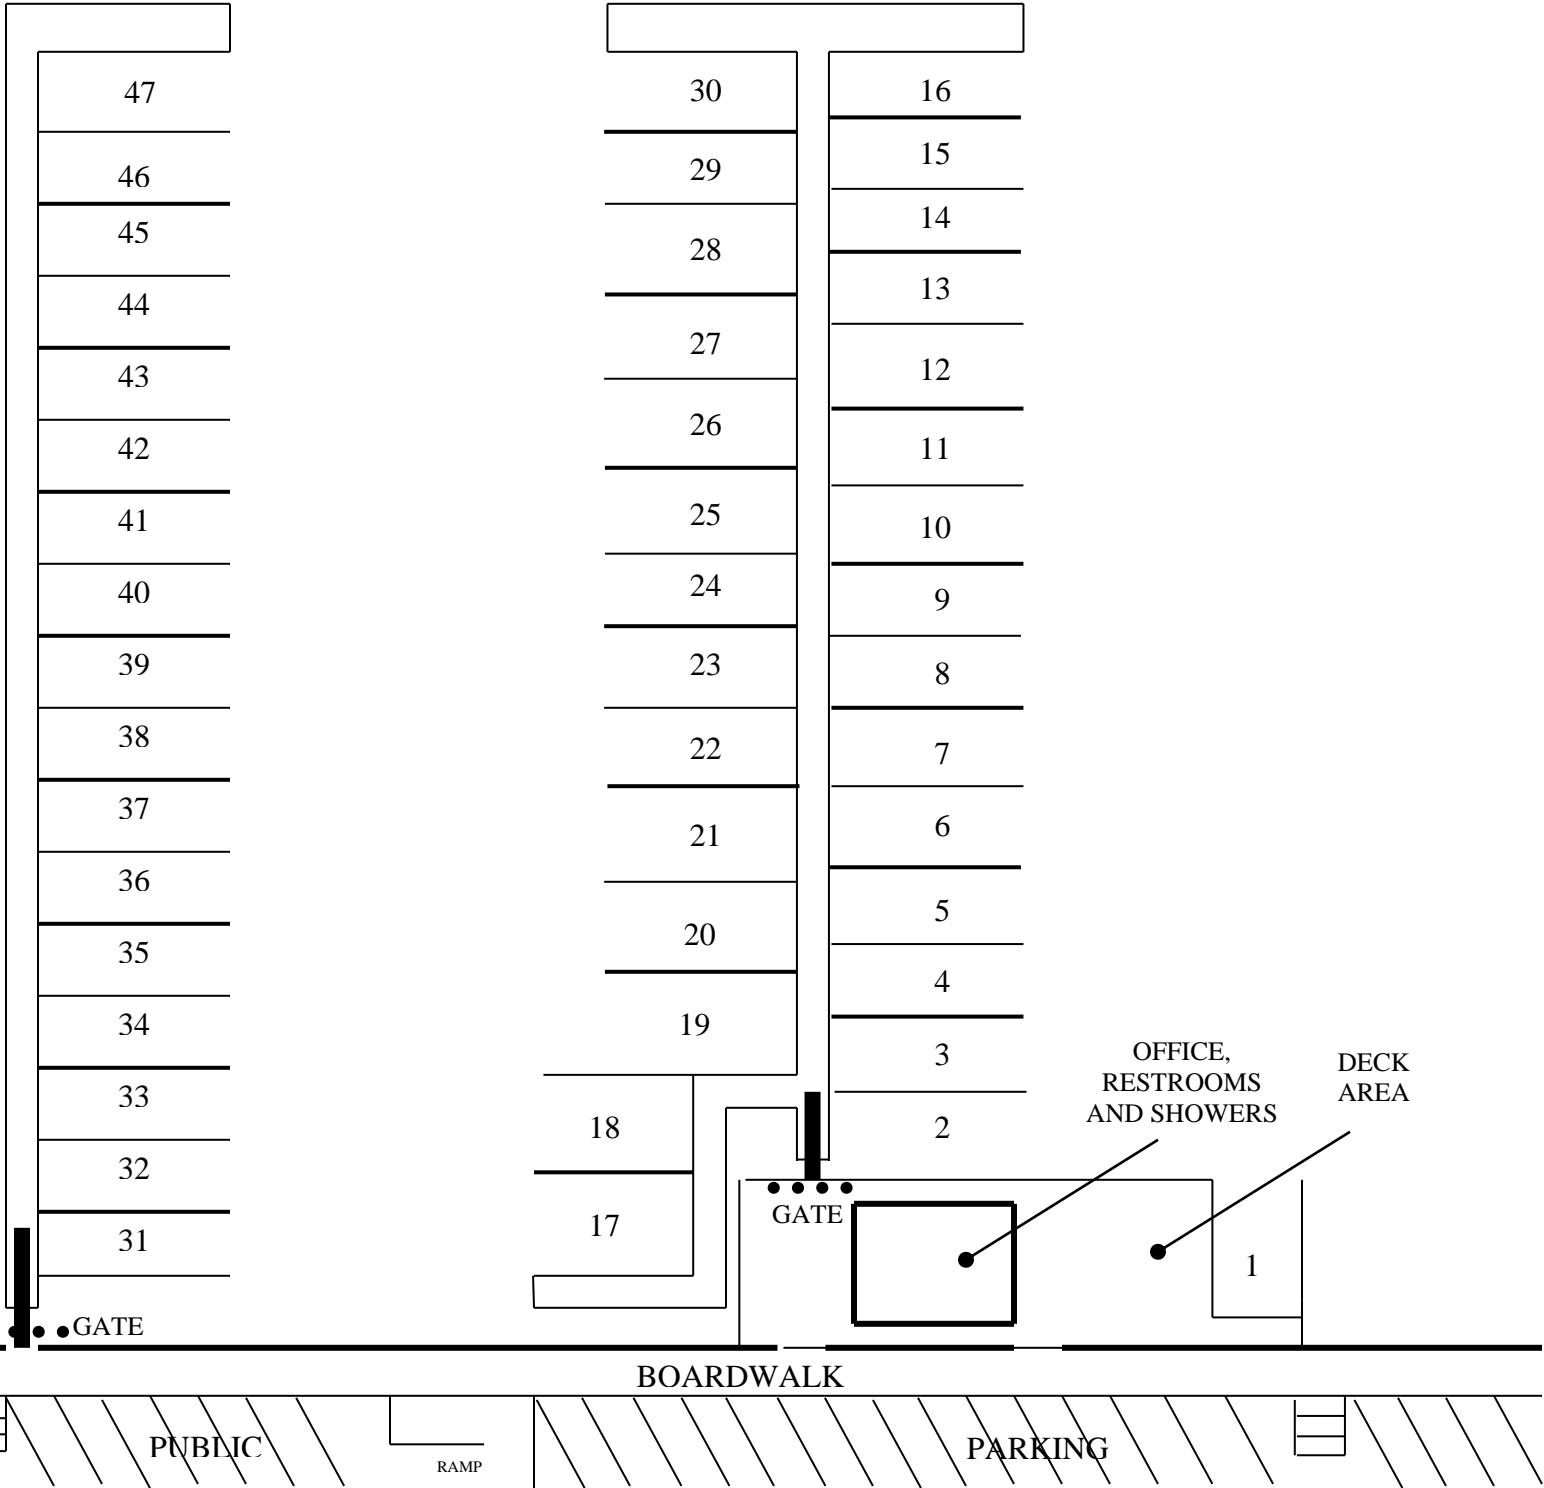

← TO INLET

NEW JERSEY INTERCOSTAL WATERWAY

FLOATING PIER SOUTH
(Nos. 31-47)

FLOATING PIER NORTH
(Nos. 1-30)

AMHERST AVENUE
MARGATE, NEW JERSEY